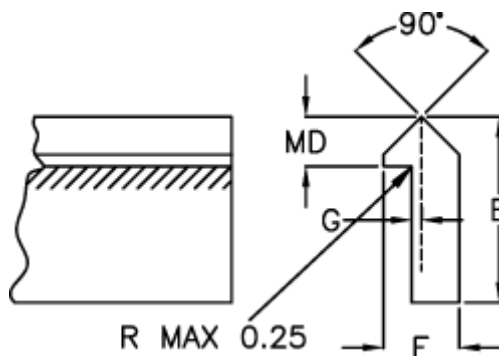

# Data Sheet

Article number: 055033500

Description: Single edge track T3 3500mm

## Measures

---

E = 22.22

F = 8.71

G = 1.57

Kg/m = 1.020

MD(T) = 6.35